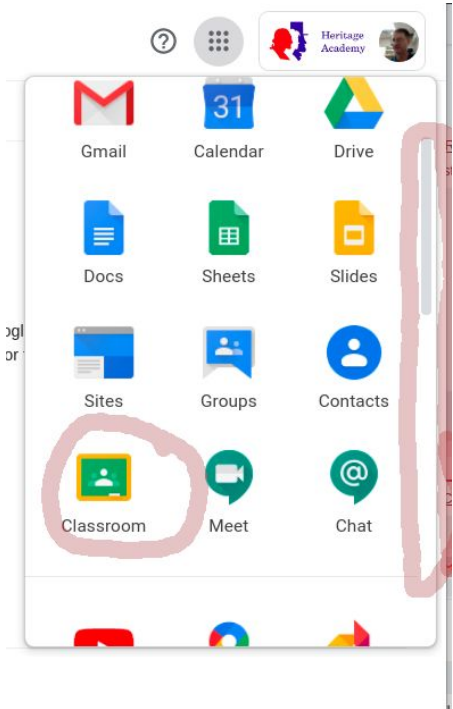

https://docs.google.com/forms/d/e/1FAIpQLSeylYEB5T_luwzgmBRu2UMwnvm510pbEYdY-9camOiK7x_0zQ/viewform

ALLOW 24 HOURS FOR PASSWORD RESET.

Using Google Classroom

Once you have successfully logged in to GMAIL, Google will grant you access to all the Google Suite of Applications for Heritage. In order to use the Google Classroom, click on the Waffle button at the top right of your browser window

Select the Classroom icon from the list that drops down. You may need to scroll through a few apps to find the Classroom.

The Waffle

Many times scholars will be sent a link to a Google Classroom. More information can be seen on the following video. <https://www.youtube.com/watch?v=xfgqtCi7hdo>