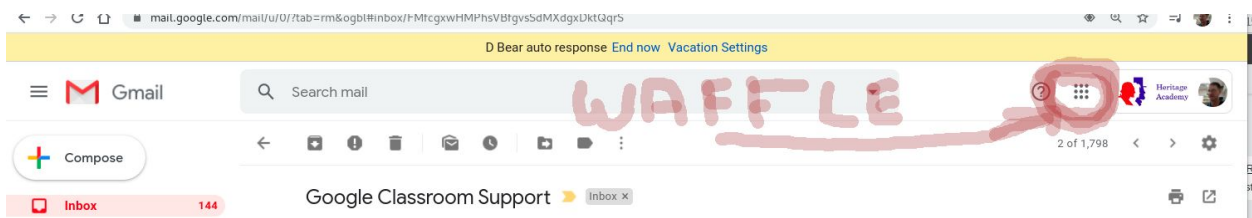

Using Your Google Account

Gmail

Type in gmail.com to your Web Browser and select the 'Sign in' option at the top of the screen.

The login screen looks like this

Type in your Google Account Email Address as

`firstname.studentID#@hastudents.us`
EXAMPLE: `bill.9112001@hastudents.us`

The password for this is the ***same password used to log in to the computers on campus.***

If you have forgotten your password, please fill out this form

https://docs.google.com/forms/d/e/1FAIpQLSeylYEB5T_luwzgmBRu2UMwnvm510pbEYdY-9camOiK7x_0zQ/viewform

ALLOW 24 HOURS FOR PASSWORD RESET.

Using Google Classroom

Once you have successfully logged in to GMAIL, Google will grant you access to all the Google Suite of Applications for Heritage. In order to use the Google Classroom, click on the Waffle button at the top right of your browser window